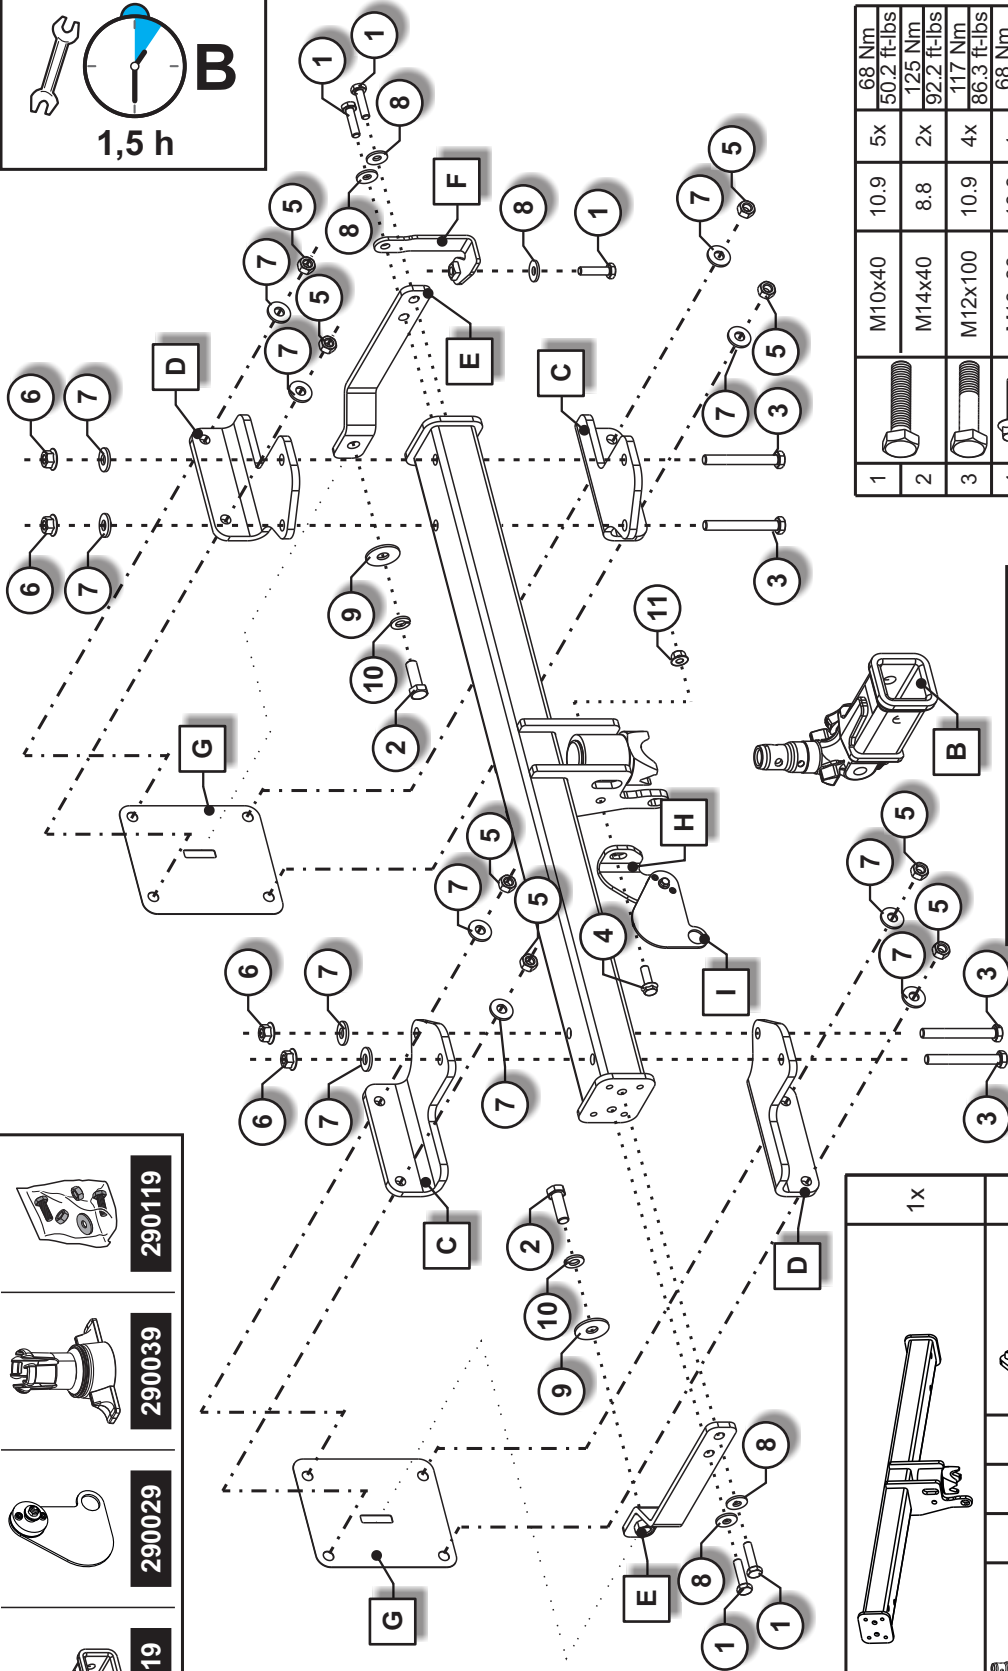

Part Number: 200854

Mercedes GLE (V167)

10/2018 -

AdBlue

Check our webpage for the latest and a full-color copy of this fitting instruction.

www.oris-automotive.com/en/

Version: 01
Date: 13-06-2024

THESE INSTRUCTIONS MUST BE GIVEN TO THE END USER

Tools Required / Outils requis / Herramientas requeridas

RATCHET WITH SOCKET

CUTTING TOOL

PLASTIC PRY

TORQUE WRENCH WITH SOCKET 10, 17, 19, 22

Safety / Sécurité / Seguridad

Should be worn at all times while installing this product.

Il doit être porté en permanence lors de l'installation de ce produit.

Debe llevarse en todo momento mientras se instala este producto.

Assembly / Assemblage / Montage

Mounting time

1		M10x40	10.9	5x	68 Nm 50.2 ft-lbs
2		M14x40	8.8	2x	125 Nm 92.2 ft-lbs
3		M12x100	10.9	4x	117 Nm 86.3 ft-lbs
4		M10x30	10.9	1x	68 Nm 50.2 ft-lbs
5		M12	10	8x	117 Nm 86.3 ft-lbs
6		M12	10	4x	117 Nm 86.3 ft-lbs
7		13x30x3,2		12x	
8		10x27x2,8		5x	
9		M14		2x	
10		M14		2x	
11		M10	10	1x	68 Nm 50.2 ft-lbs

X

✓

X

✓

Nm

Spare Parts

	290019
	290039
	290029
	290019

A		1x
B		1x
C		2x
D		1x
E		1x