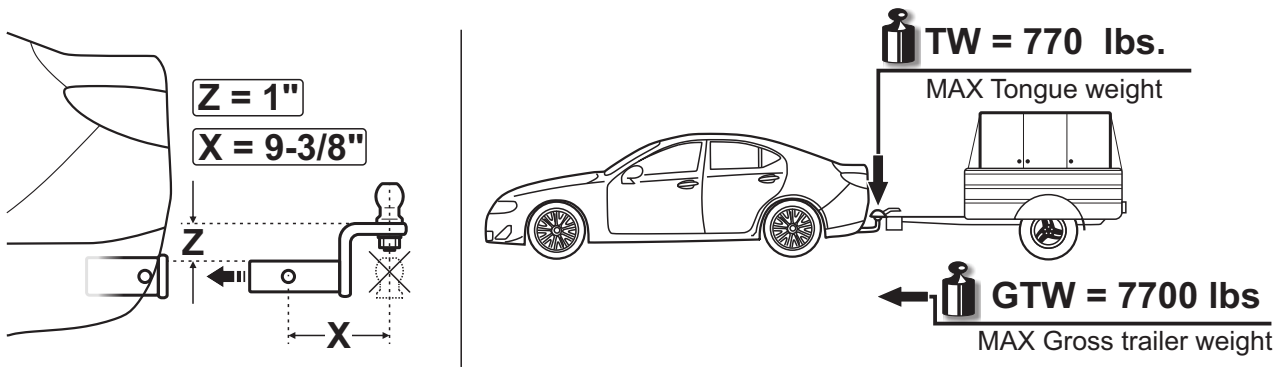

Part Number: 200854

Mercedes GLE (V167)

10/2018 -

AdBlue

Check our webpage for the latest and a full-color copy of this fitting instruction.

www.oris-automotive.com/en/

Version: 01
Date: 13-06-2024

THESE INSTRUCTIONS MUST BE GIVEN TO THE END USER