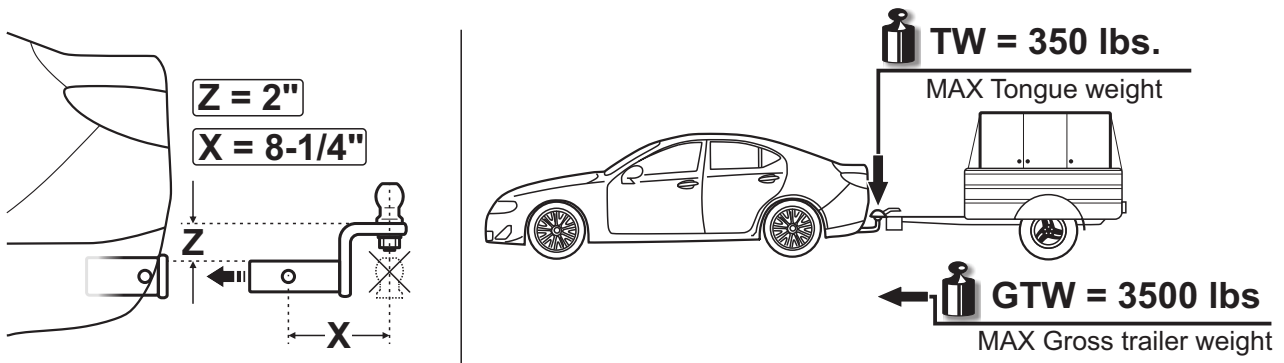

THESE INSTRUCTIONS MUST BE GIVEN TO THE END USER

Never exceed the vehicle or the hitch manufacturer's recommended towing capacity and tongue weight.

IMPORTANT SAFETY NOTICE FOR HITCH INSTALLERS AND CUSTOMERS

Read all installation, operating and safety instructions along with all labels before installing or using this product. Failure to comply with the safety information could result in serious injury or death.

www.oris-automotive.com/en/safety/

WARNING: This product can expose you to chemicals including carbon black, which is known to the State of California to cause cancer. For more information go to www.P65Warnings.ca.gov

WARNING: Do not perform any installation or towing procedures without fully understanding the correct tools and actions for all steps. Call for support if needed.

www.oris-automotive.com/en/acps-automotive-aftermarket-worldwide/