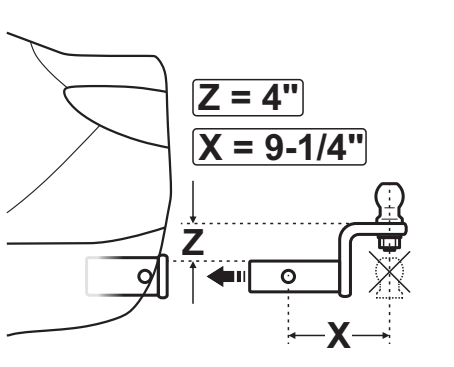

THESE INSTRUCTIONS MUST BE GIVEN TO THE END USER

Never exceed the vehicle or the hitch manufacturer's recommended towing capacity and tongue weight.

IMPORTANT SAFETY NOTICE FOR HITCH INSTALLERS AND CUSTOMERS

Read all installation, operating and safety instructions along with all labels before installing or using this product. Failure to comply with the safety information could result in serious injury or death.

www.oris-automotive.com/en/safety/

WARNING: This product can expose you to chemicals including carbon black, which is known to the State of California to cause cancer. For more information go to www.P65Warnings.ca.gov

WARNING: Do not perform any installation or towing procedures without fully understanding the correct tools and actions for all steps. Call for support if needed.

www.oris-automotive.com/en/acps-automotive-aftermarket-worldwide/