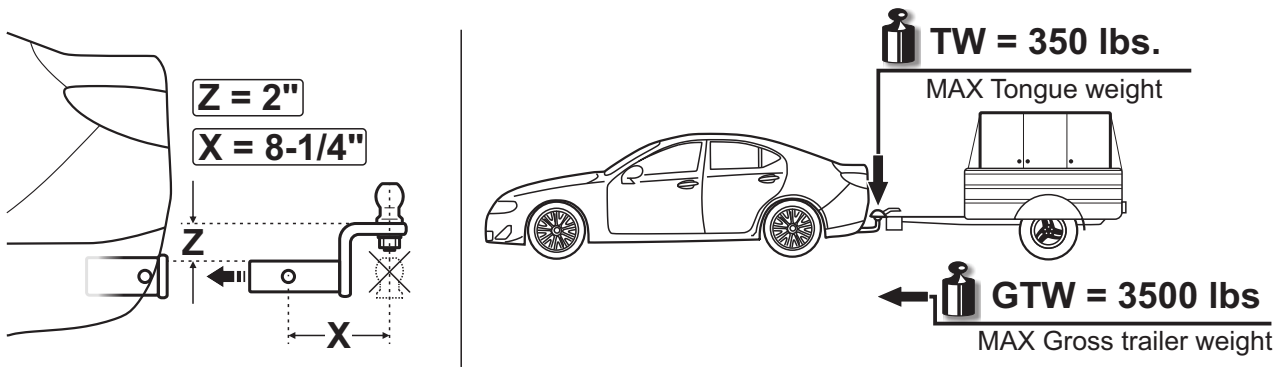

THESE INSTRUCTIONS MUST BE GIVEN TO THE END USER

Never exceed the vehicle or the hitch manufacturer's recommended towing capacity and tongue weight.

IMPORTANT SAFETY NOTICE FOR HITCH INSTALLERS AND CUSTOMERS

Read all installation, operating and safety instructions along with all labels before installing or using this product. Failure to comply with the safety information could result in serious injury or death.

www.oris-automotive.com/en/safety/

WARNING: This product can expose you to chemicals including carbon black, which is known to the State of California to cause cancer. For more information go to www.P65Warnings.ca.gov

WARNING: Do not perform any installation or towing procedures without fully understanding the correct tools and actions for all steps. Call for support if needed.

www.oris-automotive.com/en/acps-automotive-aftermarket-worldwide/